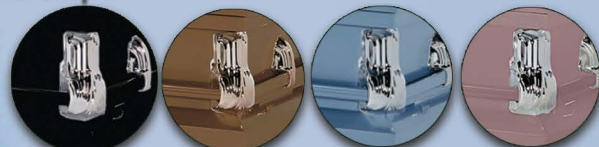

Copper
Rosetan

Black Metallic
White

Silver
White

All White
White

White
Pink

Bronze
Rosetan

\$353

\$387

Clair (A1980) Silver

20 Gauge Non-Gasketed, White Crepe

*Also available in:

Black Metallic
White

Bronze
Rosetan

Light Blue
Blue

Orchid
Pink

Metallic Blue
Blue